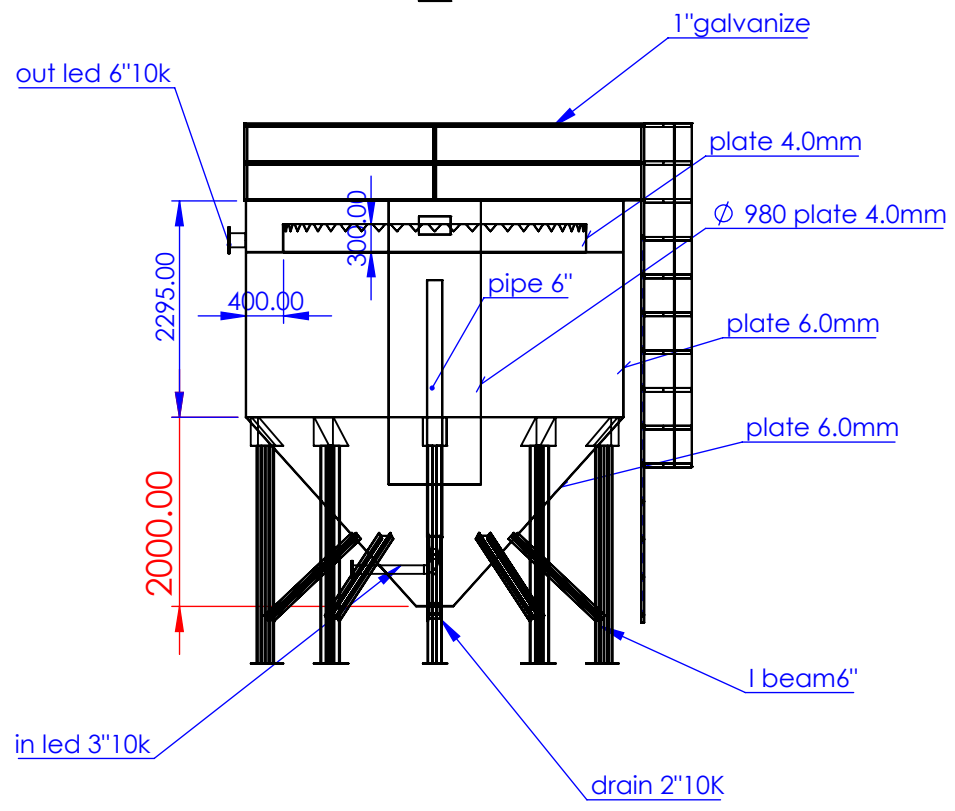

DATE

DWG NO.

FINISH:

MATERIAL:

SCALE:1:100

A4

B

B