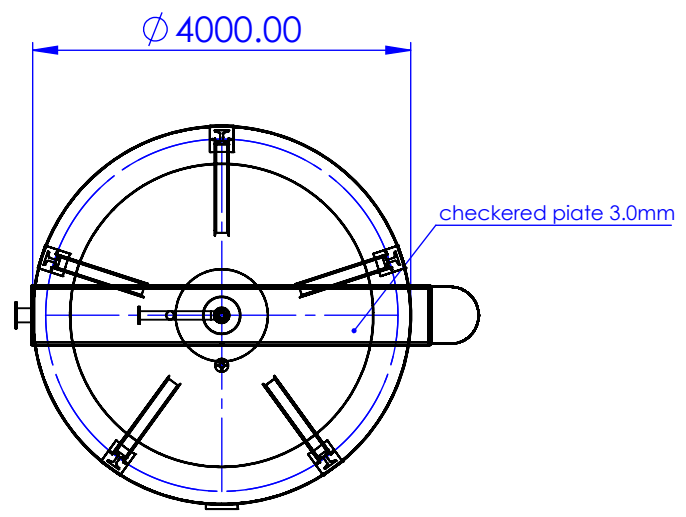

6 5 4 3 2 1

D

D

C

C

CM AQUATECH

หจก.เชียงใหม่อควาเทค

TITLE:

DATE

DWG NO.

FINISH:

MATERIAL:

SCALE:1:100

A4

B

B

A

A

6 5 4 3 2 1